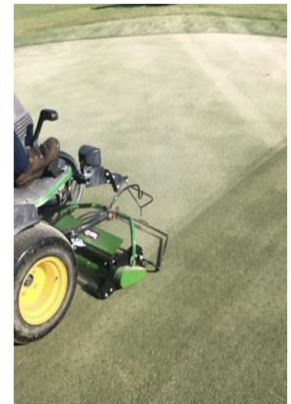

THATCH & GROOM

Thatch & Groom from brushing in top dressing to removal and reduction of thatch without disrupting playing surface. **Thatch & Groom** units are equipped with spiral brush and optional carbon blades, made to fit most professional Tri-Plex greens mowers. No adapters required, simply remove cutting units and snap on the **Thatch & Groom** Units. Complete **Thatch & Groom** units are equipped with carbon blades to neatly slice to the surface of the soil and lift thatch and dead material. One trip over, thatch is greatly reduced, after minimal cleanup, leaving the playing surface practically undisturbed. You can purchase units without the groomers, if brushing in top dressing is all you're looking for.

Carbon Blades ◆ **Heavy Duty Brushes** ◆ **Long Lasting Neoprene Plastic Rollers**

Fits Toro*, John Deere* and Jacobsen*

▲ Removing Thatch

▲ Minimum Disruption

▲ Brush in Top Dressing

Phone: 1-800-426-3634 www.turfprideusa.com Fax: 888-427-7605 sales@turfprideusa.com