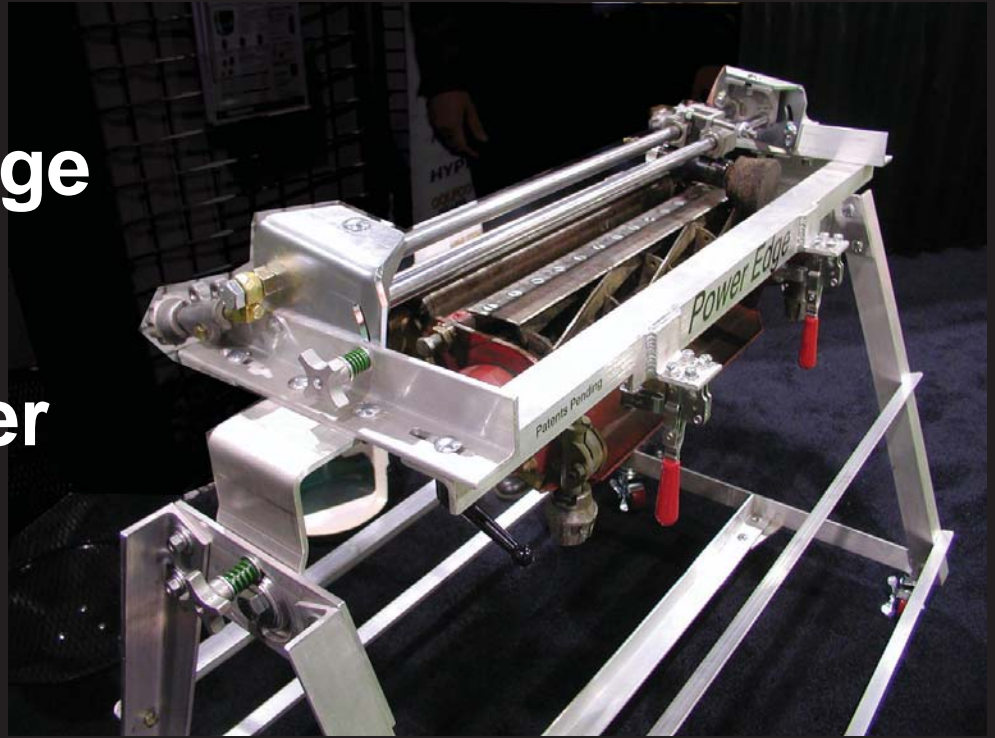

Turf Pride

PowerEdge Reel Sharpener

ProEdge Bed Knife Sharpener

www.turfprideusa.com

PowerEdge Reel Sharpener

- Quick reel set-up, no special tools, just "snap" it in place
- Sharpens reel without need to disassemble reel unit, leave rollers and bed knife in place
- Sharpens most greens, tees, light weight fairway and walk behind professional mowers
- Stone turns perpendicular to the reel (Patent Pending feature)
- Eliminates "impact" grinding associated with conventional reel grinders
- No stress to reel bearings, seals, shaft and frame
- All Aluminum frame
- Pneumatic motors - NO electric switches, sensors, circuit boards, micro switches, fuses, or wiring connections

!!! NO ELECTRIC SHOCK !!!

ProEdge Bed Knife Sharpener

- Sharpens top face and front edge
- Bed knife held in place with two modified mechanical "C" clamps
- Pneumatic motor
- Special composite stone grinds without creating excess heat
- Fully automatic (optional)
- All aluminum