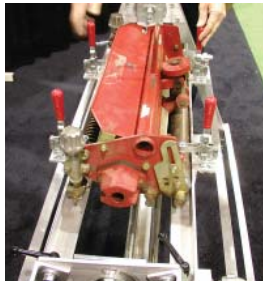

Turf Pride

PowerEdge Reel Sharpener

ProEdge Bed Knife Sharpener

www.turfprideusa.com

PowerEdge Reel Sharpener

- Quick reel set-up, no special tools, just "snap" it in place
- Sharpens reel without need to disassemble reel unit, leave rollers and bed knife in place
- Sharpens most greens, tees, light weight fairway and walk behind professional mowers
- Stone turns perpendicular to the reel (Patent Pending feature)
- Eliminates "impact" grinding associated with conventional reel grinders
- No stress to reel bearings, seals, shaft and frame
- All Aluminum frame
- Pneumatic motors - NO electric switches, sensors, circuit boards, micro switches, fuses, or wiring connections

!!! NO ELECTRIC SHOCK !!!

ProEdge Bed Knife Sharpener

- Sharpens top face and front edge
- Bed knife held in place with two modified mechanical "C" clamps
- Pneumatic motor
- Special composite stone grinds without creating excess heat
- Fully automatic (optional)
- All aluminum