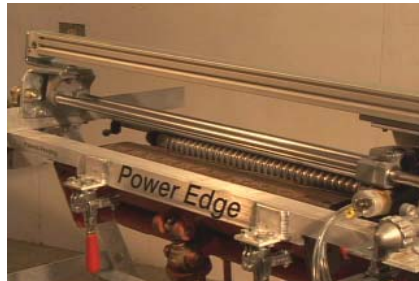

Turf Pride

PowerEdge Reel Sharpener

ProEdge Bed Knife Sharpener

www.turfprideusa.com

PowerEdge Reel Sharpener

- Quick reel set-up, no special tools, just "snap" it in place
- Sharpens reel without need to disassemble reel unit, leave rollers and bed knife in place
- Sharpens most greens, tees, light weight fairway and walk behind professional mowers
- Stone turns perpendicular to the reel (Patent Pending feature)
- Eliminates "impact" grinding associated with conventional reel grinders
- No stress to reel bearings, seals, shaft and frame
- All Aluminum frame
- Pneumatic motors - NO electric switches, sensors, circuit boards, micro switches, fuses, or wiring connections

!!! NO ELECTRIC SHOCK !!!

ProEdge Bed Knife Sharpener

- Sharpens top face and front edge
- Bed knife held in place with two modified mechanical "C" clamps
- Pneumatic motor
- Special composite stone grinds without creating excess heat
- Fully automatic (optional)
- All aluminum