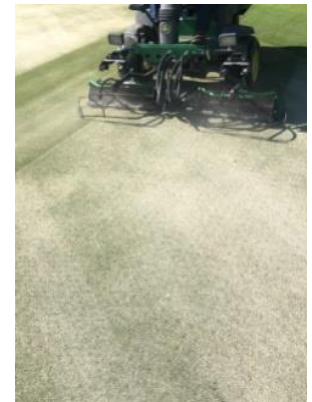

Fits Toro*, John Deere* and Jacobsen* ◆ Removing Thatch ◆ Minimum Disruption ◆ Brush in Top Dressing

Phone: 1-800-426-3634 www.turfprideusa.com Fax: 888-427-7605 sales@turfprideusa.com

OEM names are used for descriptive purposes only. Turf Pride claims no association with these companies
All Prices are FOB • Andalusia, Alabama 36421 Prices, Specifications and Options subject to change without notice. 11/2021